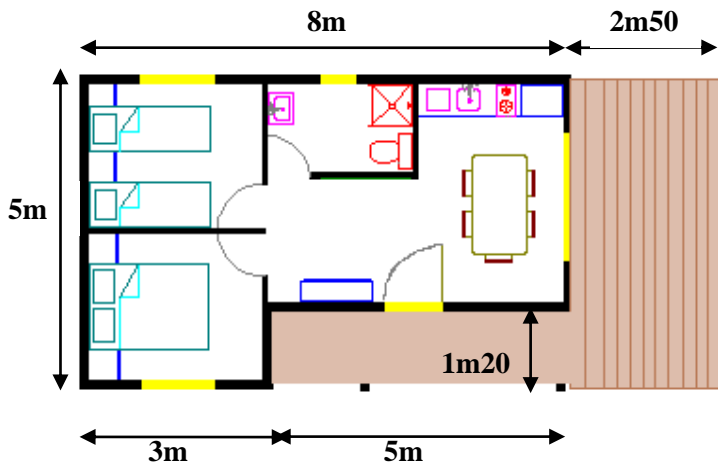

Camping 2 stars the 16/06/2022
Classification order C63.040471-003
90 pitches on 2 ha

www.camping-grandecascade.com

Description of the cottage rental

(Built in 2004 and 2006, on the pitches n°68 and n°69)
2 Wood Cottages 5 people Area: 34 m² + covered balcony

(6m²) + terrace (12m² 50)

Rented from May 04 to October 13, 2024

- Interior wood, carved beams in all the pieces
- Fitted kitchen including fridge, gas hob, extractor hood, microwave, coffee machine, toaster, sink with drainer
- Dining room table + 6 chairs, sideboard furniture, TV
- A master bedroom with bed 140 + duvet + pillows + storage cabinets.
- A children's room with beds 70 + duvet + pillows + storage cabinet: either 2 bunk beds and 1 single bed, either 1 bunk bed and two single beds:
- Bathroom with toilet, shower, sink, towel heater
- Electric heater in every pieces
- Covered balcony (1,20m X 5m)
- Large bay window overlooking a wooden terrace (5m X 2,50m)
- Wooden picnic table
- Kitchenware: 10 dinner plates, 10 glasses, 5 cups coffee, 5 bowls, 2 salad, 1 salad spinner, 3 pans, 1 pot, 1 skillet, 5 forks, 5 knives, 5 tablespoons, 5 teaspoons, a paring knife, 2 spatulas, 1 can opener, a bottle opener, a slotted spoon, 1 ladle, a colander, a cutting board and knife, 1 basin, 1 mop, a broom, a drying rack, a vacuum cleaner, household products