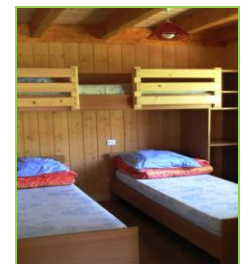

Rentals are from Saturday to Saturday or from Sunday to Sunday, arrived the afternoon from 4:00 p.m., depart the morning before 10:00 a.m. The rates include electricity and gas. The booking fee is 10 €. The tax is extra: 0.20 euro per person per night from 18 years. It is claimed **30% of the booking** (bank transfer), the **balance on arrival by cash** (or Bank Card from June to September), and a deposit of 200 € PS: If you prefer, you can pay for the balance, few days before your arrival with bank transfer.

Remember to bring your own sheets, pillowcases, and towels!

Important: Services and leisure at the campsite are only open on the operating period of the campsite (June-Sept)

*Dogs, cats and other pets may be allowed because of an animal by cottage and with conditions

For further information, please contact us : ☎ +33(0)4 73 65 06 23