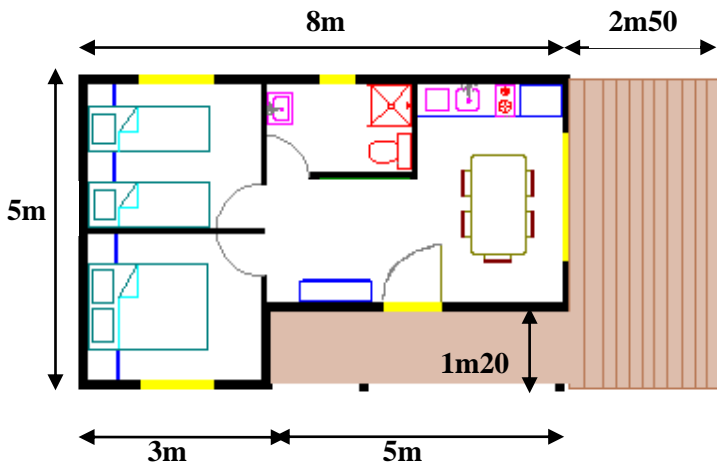

Camping 2 stars the 16/06/2022
Classification order C63.040471-003
90 pitches on 2 ha

www.camping-grandecascade.com

Description of the cottage rental

(Built in 2004 and 2006, on the pitches n°68 and n°69)
2 Wood Cottages 5 people Area: 34 m² + covered balcony

(6m²) + terrace (12m² 50)

Rented from May13 to October 15, 2023

- Interior wood, carved beams in all the pieces
- Fitted kitchen including fridge, gas hob, extractor hood, microwave, coffee machine, toaster, sink with drainer
- Dining room table + 6 chairs, sideboard furniture, TV
- A master bedroom with bed 140 + duvet + pillows + storage cabinets.
- A children's room with beds 70 + duvet + pillows + storage cabinet: either 2 bunk beds and 1 single bed, either 1 bunk bed and two single beds:
- Bathroom with toilet, shower, sink, towel heater
- Electric heater in every pieces
- Covered balcony (1,20m X 5m)
- Large bay window overlooking a wooden terrace (5m X 2,50m)
- Wooden picnic table
- Kitchenware: 10 dinner plates, 10 glasses, 5 cups coffee, 5 bowls, 2 salad, 1 salad spinner, 3 pans, 1 pot, 1 skillet, 5 forks, 5 knives, 5 tablespoons, 5 teaspoons, a paring knife, 2 spatulas, 1 can opener, a bottle opener, a slotted spoon, 1 ladle, a colander, a cutting board and knife, 1 basin, 1 mop, a broom, a drying rack, a vacuum cleaner, household products